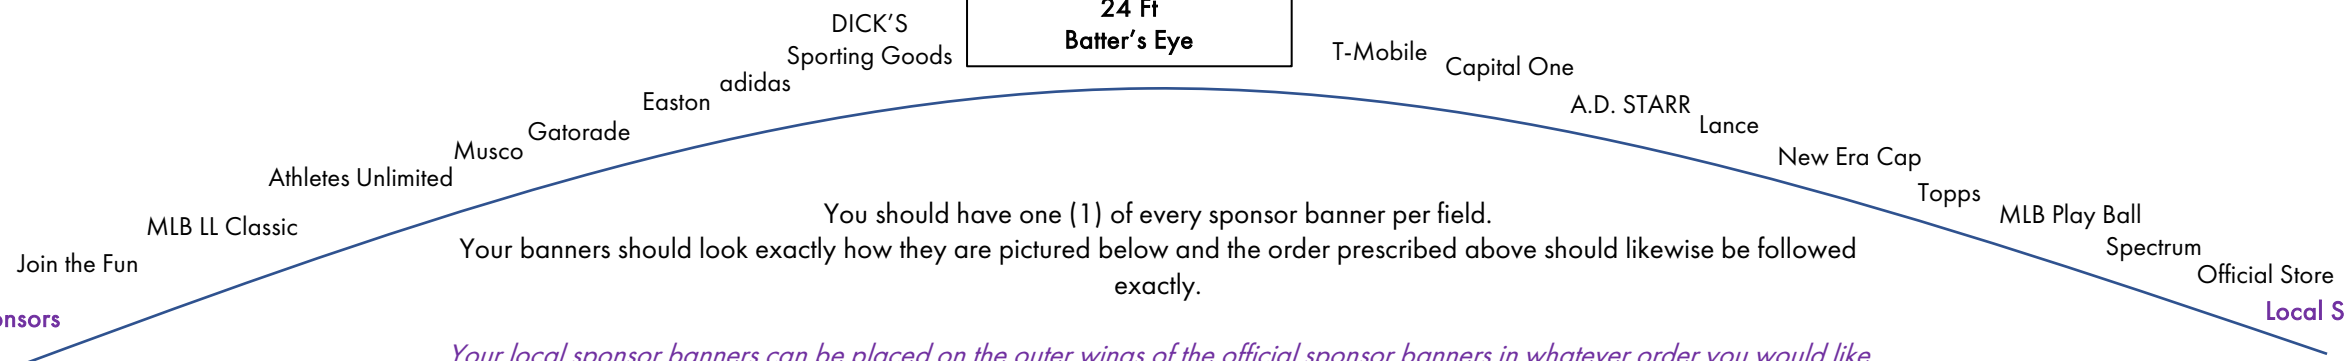

# Softball Divisional WS Outfield Sponsor Banner Layout

Please provide Little League Marketing with images of your outfield wall once the banners are hung

24 Ft  
Batter's Eye

Your local sponsor banners can be placed on the outer wings of the official sponsor banners in whatever order you would like

\*Please be sure to capture images of all banners once they are up\*