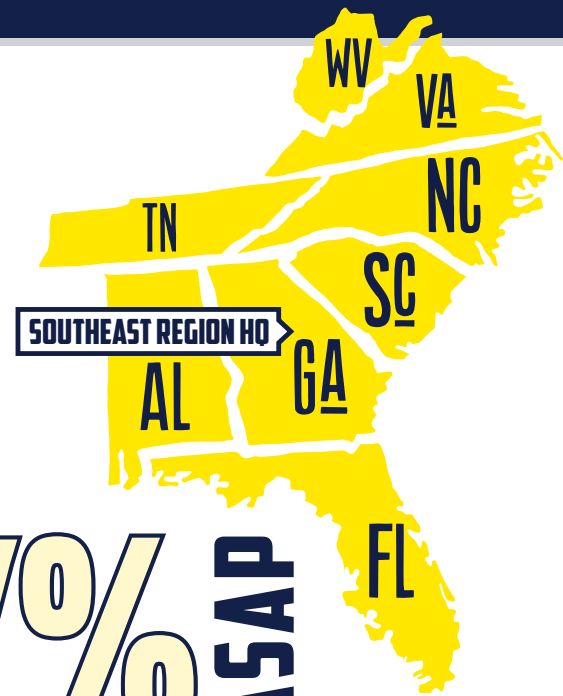

SOUTHEAST REGION

2019

DISTRICT	DISTRICT ADMINISTRATOR	2018	2019
Alabama District 04	Steve Patterson	50%	100%
Alabama District 08	Brad Grasham	70%	44%
Alabama		60%	58%
Florida District 01	Ron Covey	100%	100%
Florida District 02	Ken O'Neill	100%	100%
Florida District 03	Kim A Davies	100%	100%
Florida District 04	Danna Neely	100%	100%
Florida District 05	Michelle Jones	100%	100%
Florida District 06	Terry Thompson	100%	100%
Florida District 07	John Knapp	100%	100%
Florida District 08	Michael Bramblett	100%	100%
Florida District 09	Fred Burson	100%	100%
Florida District 10	Brian Johnson	100%	100%
Florida District 11	Marty Martin	100%	100%
Florida District 12	Eric Pearson	100%	100%
Florida District 13	Christine K Webb	100%	100%
Florida District 14	Kimberly Johnston	100%	100%
Florida District 15	Frederick A Lorentsen	100%	100%
Florida District 16	Tim Donohue	100%	100%
Florida District 17	Dewey Hudman	100%	100%
Florida District 18	Lisa Holton	100%	100%
Florida District 19	David Viers	100%	100%
Florida District 20	Gary Gentry	100%	100%
Florida District 21	Jonathan Duffield	100%	100%
Florida District 22	Joseph Leblanc	100%	100%
Florida District 23	Edwin E Wiggins	83%	100%
Florida District 24	Denise Sprenkle	100%	100%
Florida District 25	Sue Carrigan	100%	100%
Florida District 26	Theresa Nunes	100%	100%
Florida District 27	Marcia A Montz	100%	100%
Florida		99%	100%
Georgia District 01	Brenton Baggett	100%	100%
Georgia District 02	Jeff Colwell	100%	100%
Georgia District 03	Horace Beaty	100%	100%
Georgia District 04	Linda North	100%	100%
Georgia District 05	Roman Jones	100%	100%
Georgia District 06	Robert Silas	100%	100%
Georgia District 07	Jeremy Haley	100%	100%
Georgia District 08	Richard Bryant	100%	100%
Georgia District 10	Robin Scott	100%	100%
Georgia		100%	100%
North Carolina District 01	John Barker	100%	100%